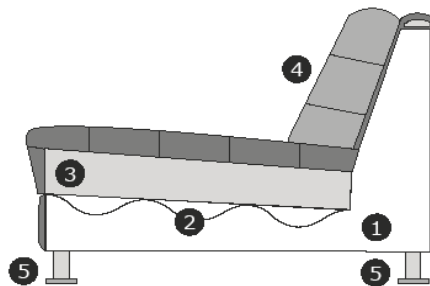

corner section

W- 108 cm.  
H- 79 cm.  
D- 108 cm.

Hocker ± 95x110 cm.

W- 95 cm.  
H- 45 cm.  
D- 110 cm.

Hocker ± 55x110 cm.

W- 55 cm.  
H- 45 cm.  
D- 110 cm.

Lounge seat with 1 arm left or right

W- 150 cm  
H- 79 cm.  
D- 110 cm.

Explanation of cross-sectional drawing:

- 1) Hull: Wood fiberboard, Pine rails, Hardwood, Hardboard
- 2) Seat springing: Nosag springs
- 3) Seat filling: HR3032 foam covered by springs and silicone fibers.
- 4) Back filling: Hardboard. Back padding: with springs and silicone fibers
- 5) Leg options: black (plastic)